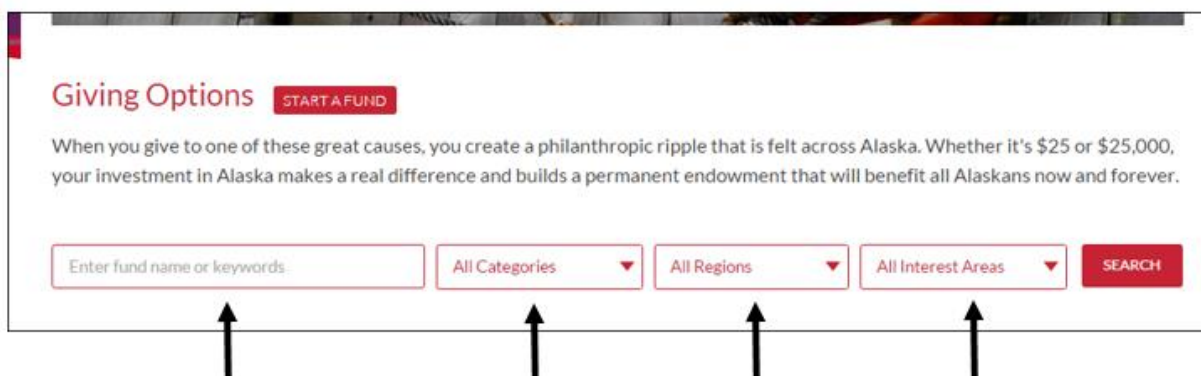

### ACF Website – Option 3

1. Go to The Alaska Community Foundation’s website: [www.alaskacf.org](http://www.alaskacf.org).
2. On the homepage, donors will see different ways they can quickly make a gift. The yellow DONATE button and the GIVING OPTIONS button takes the donor directly to our fund search page where donors can search for the fund they would like to make a gift to. They can search by name, region, area of interest, or category.

- Donors can also get to the fund search page to make a donation by hovering over the main IMPACT tab. This tab is part of ACF's website template, which means it stays on the top of every page:

- Below is the visual for the Fund Search option on ACF's website. Donors can enter the name of the fund, part of the name of the fund, city name, or by any keyword. Donors can also search by Category (fund type: Community, Donor Advised, Agency, etc.), by Region (Southeast, Interior, Western, etc.), or by Area of Interest (Arts & Culture, Education, Human Services, etc.).