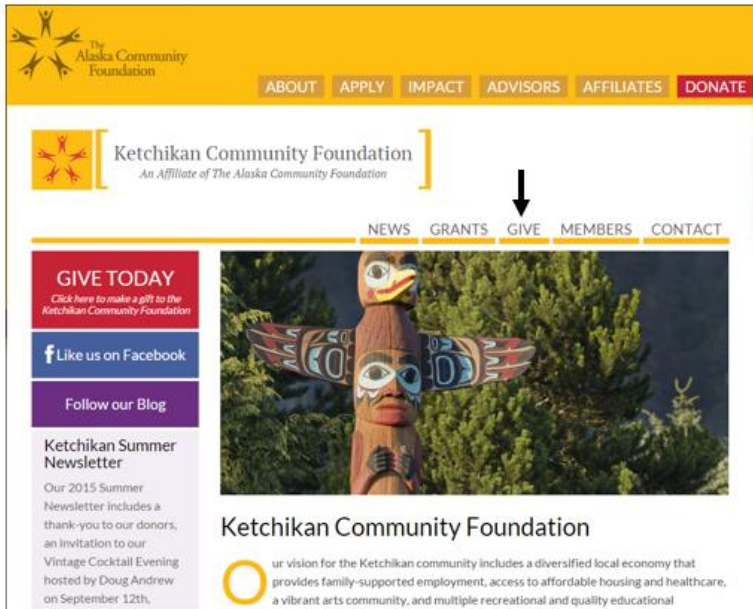

Affiliate Websites - Option 2

1. From the Affiliate homepage, click on the GIVE tab: