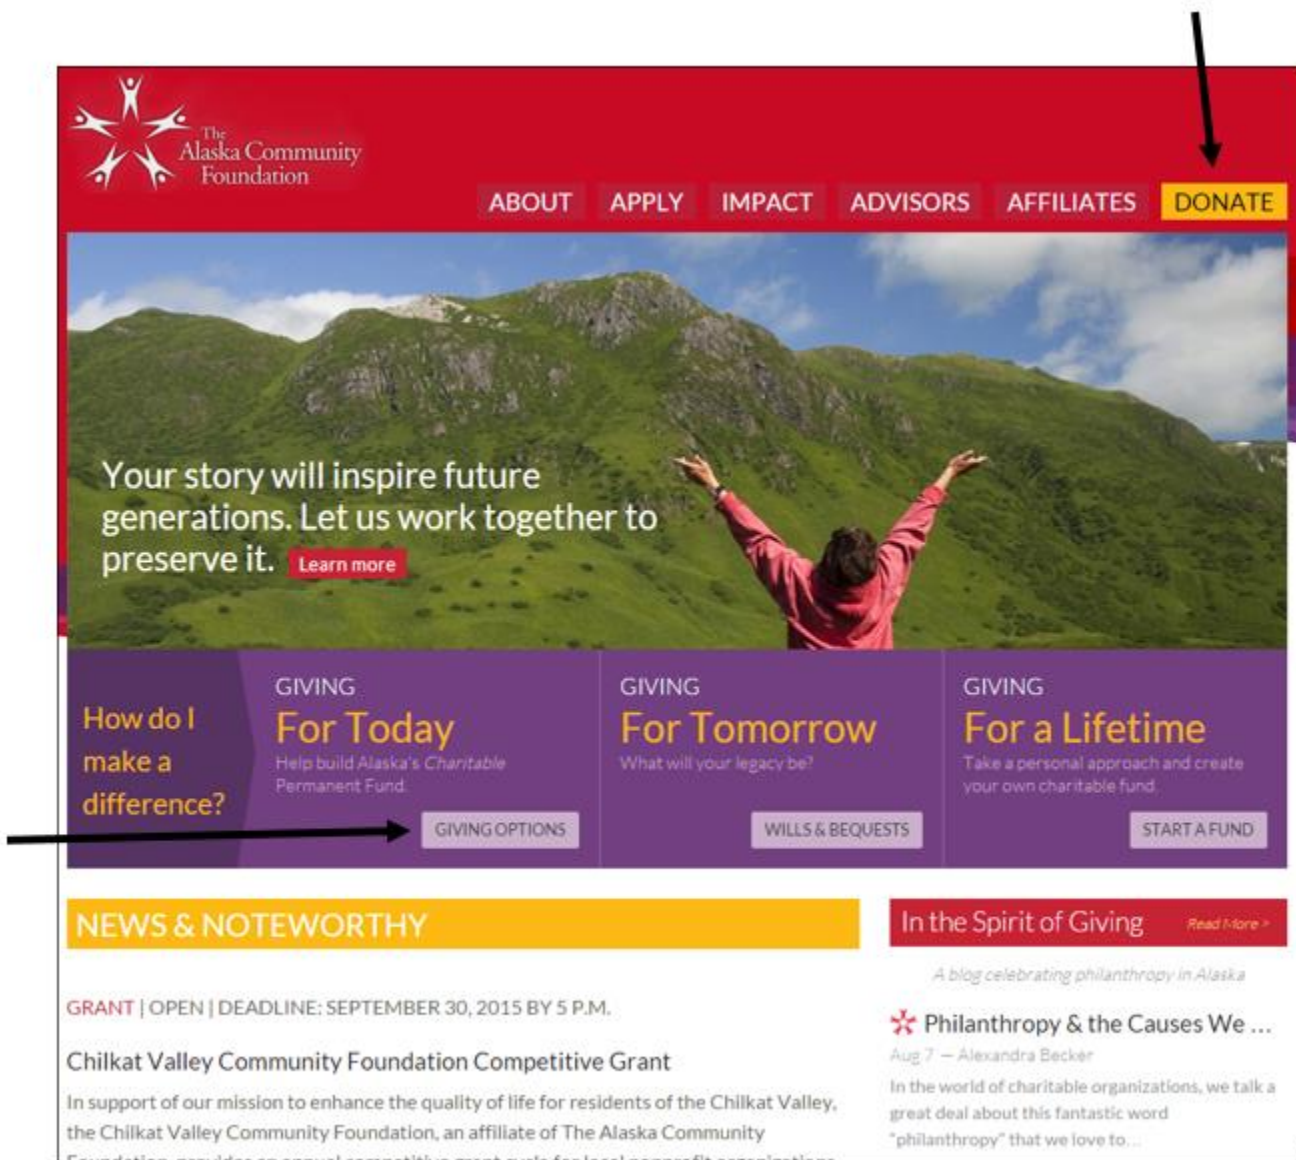

### ACF Website – Option 3

1. Go to The Alaska Community Foundation’s website: [www.alaskacf.org](http://www.alaskacf.org).
2. On the homepage, donors will see different ways they can quickly make a gift. The yellow DONATE button and the GIVING OPTIONS button takes the donor directly to our fund search page where donors can search for the fund they would like to make a gift to. They can search by name, region, area of interest, or category.