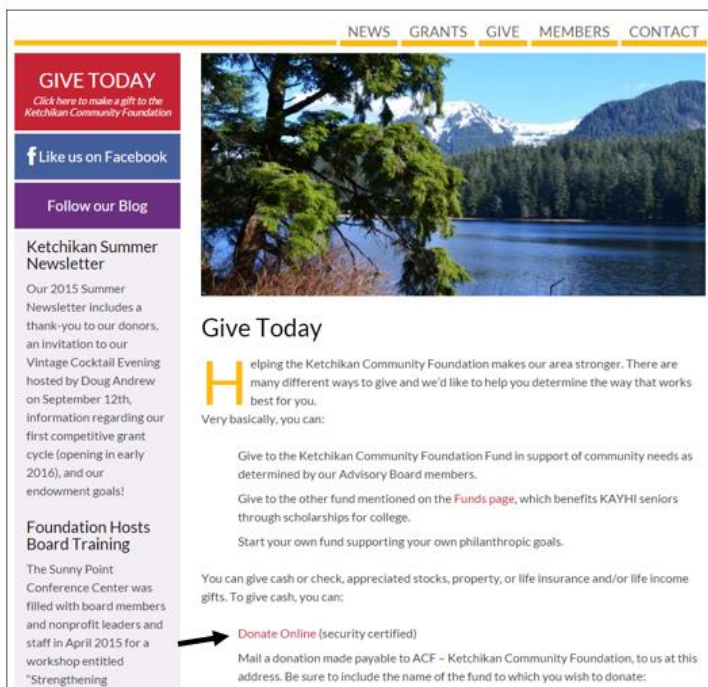

2. This page offers information to donors on ways they can give to their community's Affiliate fund. There is a direct link to Donate Online, which takes the donor to the online donation page: